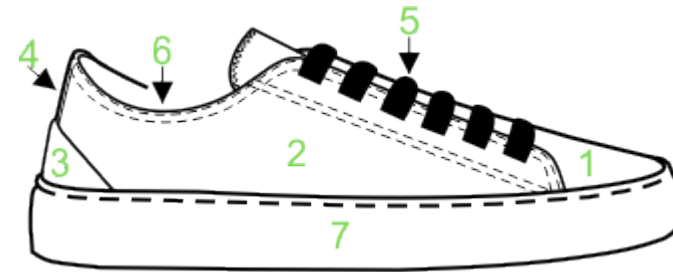

**FOOTPRINT**

CORETTA | REPLICABILITY 9

MANUFACTURED

MUSTANG S.R.L | Via F. Bertoncini, 17, 50054 Fucecchio FI, Italy | <https://life-reweart.eu/partners/mustang-srl/>

	PARTS	COMPOSITION	ORIGIN	MANUFACTURER	COUNTRY	WEBSITE
UPPER	1+2	LINEN	ROMANIA	INCDTP	ROMANIA	<a href="https://life-reweart.eu/partners/incdtp/">https://life-reweart.eu/partners/incdtp/</a>
UPPER	3	50% RECYCLED COTTON + 50% RECYCLED POLYESTER	SPAIN	JORDATEX	SPAIN	<a href="http://www.jordatex.com/">http://www.jordatex.com/</a>
LINING	6	100% RECYCLED COTTON	SPAIN	JORDATEX	SPAIN	<a href="http://www.jordatex.com/">http://www.jordatex.com/</a>
COUNTER LINING		100% RECYCLED COTTON	SPAIN	JORDATEX	SPAIN	<a href="http://www.jordatex.com/">http://www.jordatex.com/</a>
RIBBON INSIDE						
LACES	5	50% RECYCLED COTTON + 50% RECYCLED POLYESTER	SPAIN	HILOS Y CINTAS	SPAIN	<a href="http://www.hilosycintas.com/">http://www.hilosycintas.com/</a>
RIBBON						
THREAD	4	50% RECYCLED COTTON + 50% RECYCLED POLYESTER	SPAIN	ESADE SL	SPAIN	<a href="http://www.esade-sl.com/">http://www.esade-sl.com/</a>
SOLE	7	15% RECYCLED RUBBER + 85% SYNTHETIC RUBBER		ANALCO	SPAIN	<a href="https://analco.es/">https://analco.es/</a>
SOLE THREAD		RECYCLED POLYESTER	CHINA	AMMAN	ROMANIA	<a href="https://www.amann.com/">https://www.amann.com/</a>
INSOLE		PU RECYCLED + NATURAL CORK	SPAIN   PORTUGAL	ADETEX	SPAIN	<a href="https://www.adetexfoamgroup.com/">https://www.adetexfoamgroup.com/</a>
INSOCK		MULTIFIBERS RECYCLED	SPAIN	BLANCTEXTIL	SPAIN	<a href="http://www.blanctextil.com/">http://www.blanctextil.com/</a>
BOX		100% RECYCLED CARDBOARD WITHOUT ADHESIVES	SPAIN	CARTOELX	SPAIN	<a href="https://cartoelx.com/">https://cartoelx.com/</a>