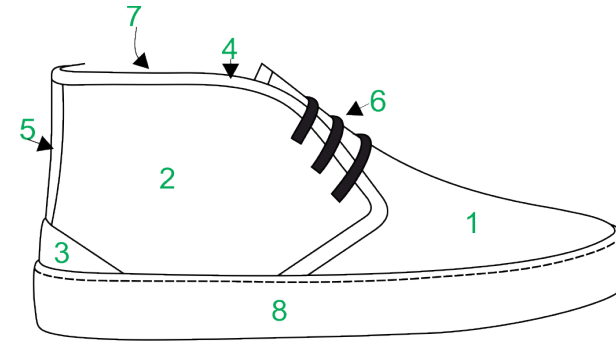

FOOTPRINT

PYTHAGORAS | REPLICABILITY 3

MANUFACTURED

MUSTANG S.R.L | Via F. Bertoncini, 17, 50054 Fucecchio FI, Italy | <https://life-reweart.eu/partners/mustang-srl/>

	PARTS	COMPOSITION	ORIGIN	MANUFACTURER	COUNTRY	WEBSITE
UPPER	1+2	50% UPCYCLED COTTON + 47% RPET / 3% OTHER FIBERS	SPAIN	JORDATEX	SPAIN	http://www.jordatex.com/
UPPER	3	50% UPCYCLED COTTON + 47% RPET / 3% OTHER FIBERS	SPAIN	JORDATEX	SPAIN	http://www.jordatex.com/
LINING	7	ORGANIC COTTON	SPAIN	TEXTIGOR	SPAIN	http://www.textigor.net/
COUNTER LINING		100% RECYCLED COTTON	SPAIN	JORDATEX	SPAIN	http://www.jordatex.com/
RIBBON INSIDE						
LACES	6	50% RECYCLED COTTON + 50% RECYCLED POLYESTER	SPAIN	HILOS Y CINTAS	SPAIN	http://www.hilosycintas.com/
RIBBON	4	50% RECYCLED COTTON + 50% RECYCLED POLYESTER	SPAIN	MAYPE	SPAIN	https://maype.es/
THREAD	5	50% RECYCLED COTTON + 50% RECYCLED POLYESTER	SPAIN	ESADE SL	SPAIN	http://www.esade-sl.com/
SOLE	8	46 ECO TPU + TPU	ITALY	ZAMORA	SPAIN	https://www.inyectadoszamora.com/
SOLE THREAD		POLYESTER		AMMAN	ROMANIA	https://www.amann.com/
INSOLE		PU RECYCLED + NATURAL CORK	SPAIN PORTUGAL	ADETEX	SPAIN	https://www.adetexfoamgroup.com/
INSOCK		MULTIFIBERS RECYCLED	SPAIN	BLANCTEXTIL	SPAIN	http://www.blanctextil.com/
BOX		100% RECYCLED CARDBOARD WITHOUT ADHESIVES	SPAIN	CARTOELX	SPAIN	https://cartoelx.com/