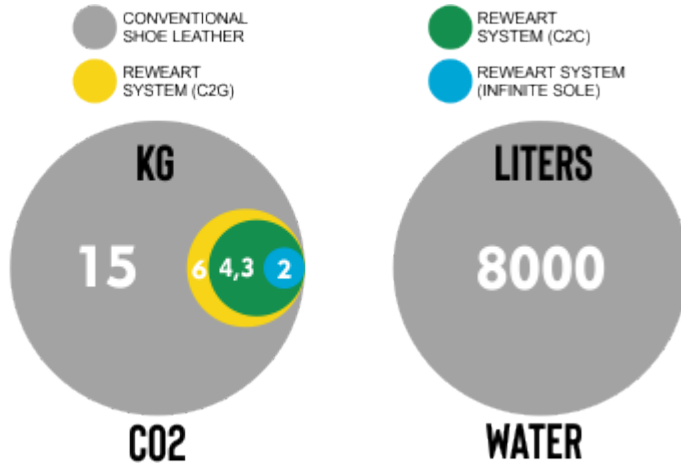

FOOTPRINT

PYTHAGORAS | REPLICABILITY 3

MANUFACTURED

MUSTANG S.R.L | Via F. Bertoncini, 17, 50054 Fucecchio FI, Italy | <https://life-reweart.eu/partners/mustang-srl/>

	PARTS	COMPOSITION	ORIGIN	MANUFACTURER	COUNTRY	WEBSITE
UPPER	1+2	50% UPCYCLED COTTON + 47% RPET / 3% OTHER FIBERS	SPAIN	JORDATEX	SPAIN	http://www.jordatex.com/
UPPER	3	50% UPCYCLED COTTON + 47% RPET / 3% OTHER FIBERS	SPAIN	JORDATEX	SPAIN	http://www.jordatex.com/
LINING	7	ORGANIC COTTON	SPAIN	TEXTIGOR	SPAIN	http://www.textigor.net/
COUNTER LINING		100% RECYCLED COTTON	SPAIN	JORDATEX	SPAIN	http://www.jordatex.com/
RIBBON INSIDE						
LACES	6	50% RECYCLED COTTON + 50% RECYCLED POLYESTER	SPAIN	HILOS Y CINTAS	SPAIN	http://www.hilosycintas.com/
RIBBON	4	50% RECYCLED COTTON + 50% RECYCLED POLYESTER	SPAIN	MAYPE	SPAIN	https://maype.es/
THREAD	5	50% RECYCLED COTTON + 50% RECYCLED POLYESTER	SPAIN	ESADE SL	SPAIN	http://www.esade-sl.com/
SOLE	8	46 ECO TPU + TPU	ITALY	ZAMORA	SPAIN	https://www.inyectadoszamora.com/
SOLE THREAD		POLYESTER		AMMAN	ROMANIA	https://www.amann.com/
INSOLE		PU RECYCLED + NATURAL CORK	SPAIN PORTUGAL	ADETEX	SPAIN	https://www.adetexfoamgroup.com/
INSOCK		MULTIFIBERS RECYCLED	SPAIN	BLANCTEXTIL	SPAIN	http://www.blanctextil.com/
BOX		100% RECYCLED CARDBOARD WITHOUT ADHESIVES	SPAIN	CARTOELX	SPAIN	https://cartoelx.com/

GO TO MANUFACTURING LOCATIONS ON THE MAP

* LCA BY INCDTP | <https://life-reweart.eu/partners/incdtp/>