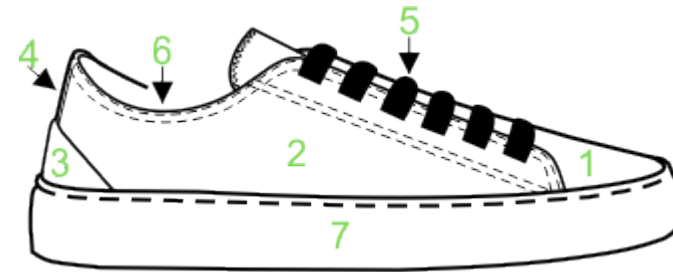

**FOOTPRINT**

CORETTA | REPLICABILITY 11

MANUFACTURED

MUSTANG S.R.L | Via F. Bertoncini, 17, 50054 Fucecchio FI, Italy | <https://life-reweart.eu/partners/mustang-srl/>

	PARTS	COMPOSITION	ORIGIN	MANUFACTURER	COUNTRY	WEBSITE
UPPER	1+2	LINEN + RECYCLED COTTON	ROMANIA   SPAIN	INCDTP	ROMANIA	<a href="https://life-reweart.eu/partners/incdtp/">https://life-reweart.eu/partners/incdtp/</a>
UPPER	3	50% RECYCLED COTTON + 50% RECYCLED POLYESTER	SPAIN	JORDATEX	SPAIN	<a href="http://www.jordatex.com/">http://www.jordatex.com/</a>
LINING	6	100% RECYCLED COTTON	SPAIN	JORDATEX	SPAIN	<a href="http://www.jordatex.com/">http://www.jordatex.com/</a>
COUNTER LINING		100% RECYCLED COTTON	SPAIN	JORDATEX	SPAIN	<a href="http://www.jordatex.com/">http://www.jordatex.com/</a>
RIBBON INSIDE						
LACES	5	50% RECYCLED COTTON + 50% RECYCLED POLYESTER	SPAIN	HILOS Y CINTAS	SPAIN	<a href="http://www.hilosycintas.com/">http://www.hilosycintas.com/</a>
RIBBON						
THREAD	4	50% RECYCLED COTTON + 50% RECYCLED POLYESTER	SPAIN	ESADE SL	SPAIN	<a href="http://www.esade-sl.com/">http://www.esade-sl.com/</a>
SOLE	7	15% RECYCLED RUBBER + 85% SYNTHETIC RUBBER		ANALCO	SPAIN	<a href="https://analco.es/">https://analco.es/</a>
SOLE THREAD		RECYCLED POLYESTER	CHINA	AMMAN	ROMANIA	<a href="https://www.amann.com/">https://www.amann.com/</a>
INSOLE		PU RECYCLED + NATURAL CORK	SPAIN   PORTUGAL	ADETEX	SPAIN	<a href="https://www.adetexfoamgroup.com/">https://www.adetexfoamgroup.com/</a>
INSOCK		MULTIFIBERS RECYCLED	SPAIN	BLANCTEXTIL	SPAIN	<a href="http://www.blanctextil.com/">http://www.blanctextil.com/</a>
BOX		100% RECYCLED CARDBOARD WITHOUT ADHESIVES	SPAIN	CARTOELX	SPAIN	<a href="https://cartoelx.com/">https://cartoelx.com/</a>