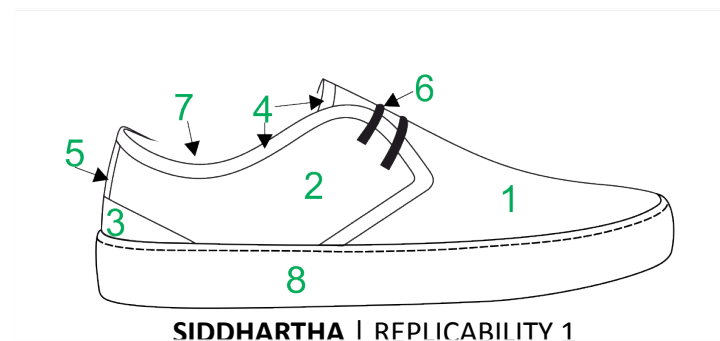

**FOOTPRINT**

MANUFACTURED

MUSTANG S.R.L | Via F. Bertoncini, 17, 50054 Fucecchio FI, Italy | <https://life-reweart.eu/partners/mustang-srl/>

	PARTS	COMPOSITION	ORIGIN	MANUFACTURER	COUNTRY	WEBSITE
UPPER	1+2	50% RECYCLED COTTON + 50% RECYCLED POLYESTER	SPAIN	JORDATEX	SPAIN	<a href="http://www.jordatex.com/">http://www.jordatex.com/</a>
UPPER	3	50% RECYCLED COTTON + 50% RECYCLED POLYESTER	SPAIN	JORDATEX	SPAIN	<a href="http://www.jordatex.com/">http://www.jordatex.com/</a>
LINING	7	100% RECYCLED COTTON	SPAIN	JORDATEX	SPAIN	<a href="http://www.jordatex.com/">http://www.jordatex.com/</a>
COUNTER LINING		100% RECYCLED COTTON	SPAIN	JORDATEX	SPAIN	<a href="http://www.jordatex.com/">http://www.jordatex.com/</a>
RIBBON INSIDE						
LACES	6	50% RECYCLED COTTON + 50% RECYCLED POLYESTER	SPAIN	HILOS Y CINTAS	SPAIN	<a href="http://www.hilosycintas.com/">http://www.hilosycintas.com/</a>
RIBBON	4	50% RECYCLED COTTON + 50% RECYCLED POLYESTER	SPAIN	MAYPE	SPAIN	<a href="https://maype.es/">https://maype.es/</a>
THREAD	5	50% RECYCLED COTTON + 50% RECYCLED POLYESTER	SPAIN	ESADE SL	SPAIN	<a href="http://www.esade-sl.com/">http://www.esade-sl.com/</a>
SOLE	8	15% RECYCLED RUBBER + 85% SYNTHETIC RUBBER		ANALCO	SPAIN	<a href="https://analco.es/">https://analco.es/</a>
SOLE THREAD		RECYCLED POLYESTER	CHINA	AMMAN	ROMANIA	<a href="https://www.amann.com/">https://www.amann.com/</a>
INSOLE		PU RECYCLED + NATURAL CORK	SPAIN   PORTUGAL	ADETEX	SPAIN	<a href="https://www.adetexfoamgroup.com/">https://www.adetexfoamgroup.com/</a>
INSOCK		MULTIFIBERS RECYCLED	SPAIN	BLANCTEXTIL	SPAIN	<a href="http://www.blanctextil.com/">http://www.blanctextil.com/</a>
BOX		100% RECYCLED CARDBOARD WITHOUT ADHESIVES	SPAIN	CARTOELX	SPAIN	<a href="https://cartoelx.com/">https://cartoelx.com/</a>