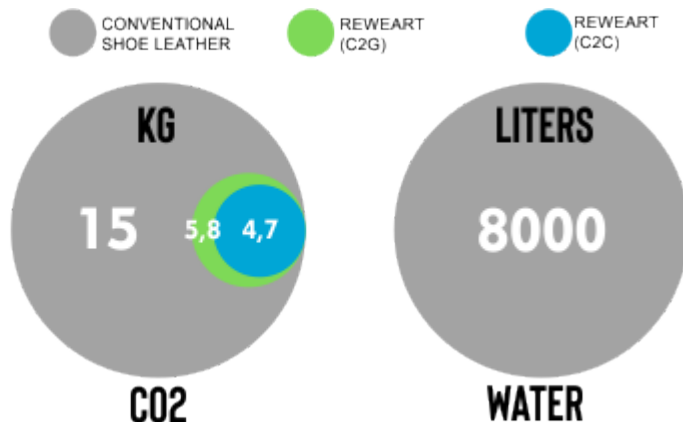

**FOOTPRINT**

MANUFACTURED

MUSTANG S.R.L | Via F. Bertoncini, 17, 50054 Fucecchio FI, Italy | <https://life-reweart.eu/partners/mustang-srl/>

	PARTS	COMPOSITION	ORIGIN	MANUFACTURER	COUNTRY	WEBSITE
UPPER	1+2	50% RECYCLED COTTON + 50% RECYCLED POLYESTER	SPAIN	JORDATEX	SPAIN	<a href="http://www.jordatex.com/">http://www.jordatex.com/</a>
UPPER	3	50% RECYCLED COTTON + 50% RECYCLED POLYESTER	SPAIN	JORDATEX	SPAIN	<a href="http://www.jordatex.com/">http://www.jordatex.com/</a>
LINING	7	100% RECYCLED COTTON	SPAIN	JORDATEX	SPAIN	<a href="http://www.jordatex.com/">http://www.jordatex.com/</a>
COUNTER LINING		100% RECYCLED COTTON	SPAIN	JORDATEX	SPAIN	<a href="http://www.jordatex.com/">http://www.jordatex.com/</a>
RIBBON INSIDE						
LACES	6	50% RECYCLED COTTON + 50% RECYCLED POLYESTER	SPAIN	HILOS Y CINTAS	SPAIN	<a href="http://www.hilosycintas.com/">http://www.hilosycintas.com/</a>
RIBBON	4	50% RECYCLED COTTON + 50% RECYCLED POLYESTER	SPAIN	MAYPE	SPAIN	<a href="https://maype.es/">https://maype.es/</a>
THREAD	5	50% RECYCLED COTTON + 50% RECYCLED POLYESTER	SPAIN	ESADE SL	SPAIN	<a href="http://www.esade-sl.com/">http://www.esade-sl.com/</a>
SOLE	8	15% RECYCLED RUBBER + 85% SYNTHETIC RUBBER		ANALCO	SPAIN	<a href="https://analco.es/">https://analco.es/</a>
SOLE THREAD		RECYCLED POLYESTER	CHINA	AMMAN	ROMANIA	<a href="https://www.amann.com/">https://www.amann.com/</a>
INSOLE		PU RECYCLED + NATURAL CORK	SPAIN   PORTUGAL	ADETEX	SPAIN	<a href="https://www.adetexfoamgroup.com/">https://www.adetexfoamgroup.com/</a>
INSOCK		MULTIFIBERS RECYCLED	SPAIN	BLANCTEXTIL	SPAIN	<a href="http://www.blanctextil.com/">http://www.blanctextil.com/</a>
BOX		100% RECYCLED CARDBOARD WITHOUT ADHESIVES	SPAIN	CARTOELX	SPAIN	<a href="https://cartoelx.com/">https://cartoelx.com/</a>

GO TO MANUFACTURING LOCATIONS ON THE MAP

\* LCA BY INCDTP | <https://life-reweart.eu/partners/incdtp/>